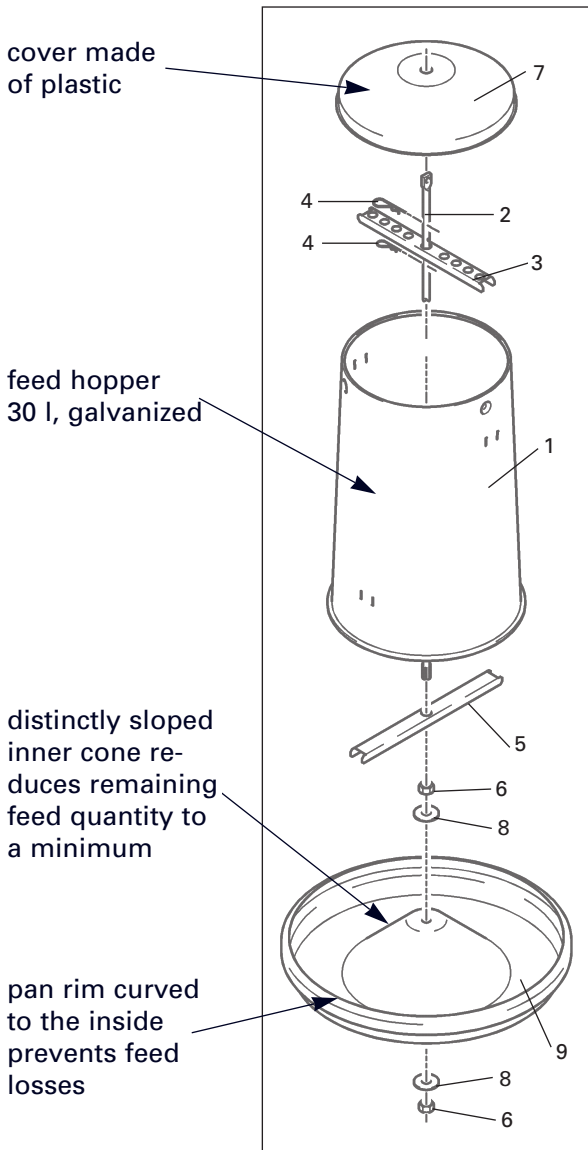

Big Dutchman®

EMPA 4

The self-feeder for broiler breeder males
and finishing poultry

EMPA 4 (Code No. 20-00-3950) – the self-feeder for flexible usage

EMPA 4 by Big Dutchman is a self-feeder particularly suitable for supplying feed to males in broiler breeder management. It is also possible to feed pullets, layers and turkeys from this pan. EMPA 4 has a capacity of 30 l and is manually filled with feed.

The pan is made of plastic and has the following dimensions:

- inner diameter of pan 41 cm
- outer diameter of pan 44 cm
- height of pan rim 8 cm.

Recommended bird numbers for EMPA 4

Type of birds	Birds/Feeder*	Feeding type
Broiler breeder males		
● rearing up to week 16/18	17	restricted
● production phase starting in week 16/18	16	restricted
Pullets 1.3 to 1.5 kg live weight	80-60	ad libitum
Layers 1.8 to 2.2 kg live weight	60-40	ad libitum
Turkeys up to 12 kg	51	ad libitum
Turkeys up to 20 kg	33	ad libitum

* If birds are heavier, reduce the number of birds/EMPA 4. Moreover take into consideration relevant regulations in specific countries, e.g. implementation of the EU directive.

Position	Code No.	Description	Number
1	20-00-3932	Upper part	1
2	20-00-3933	Shaft	1
3	20-00-3934	Bracket, short	1
4	99-50-3808	Spring cotter 3 mm	2
5	20-00-3935	Bracket, long	1
6	99-20-1032	Hexagon nut M12	2
7	20-00-3936	Cover	1
8	99-20-1150	Washer A13	2
9	20-00-3951	Dish	1